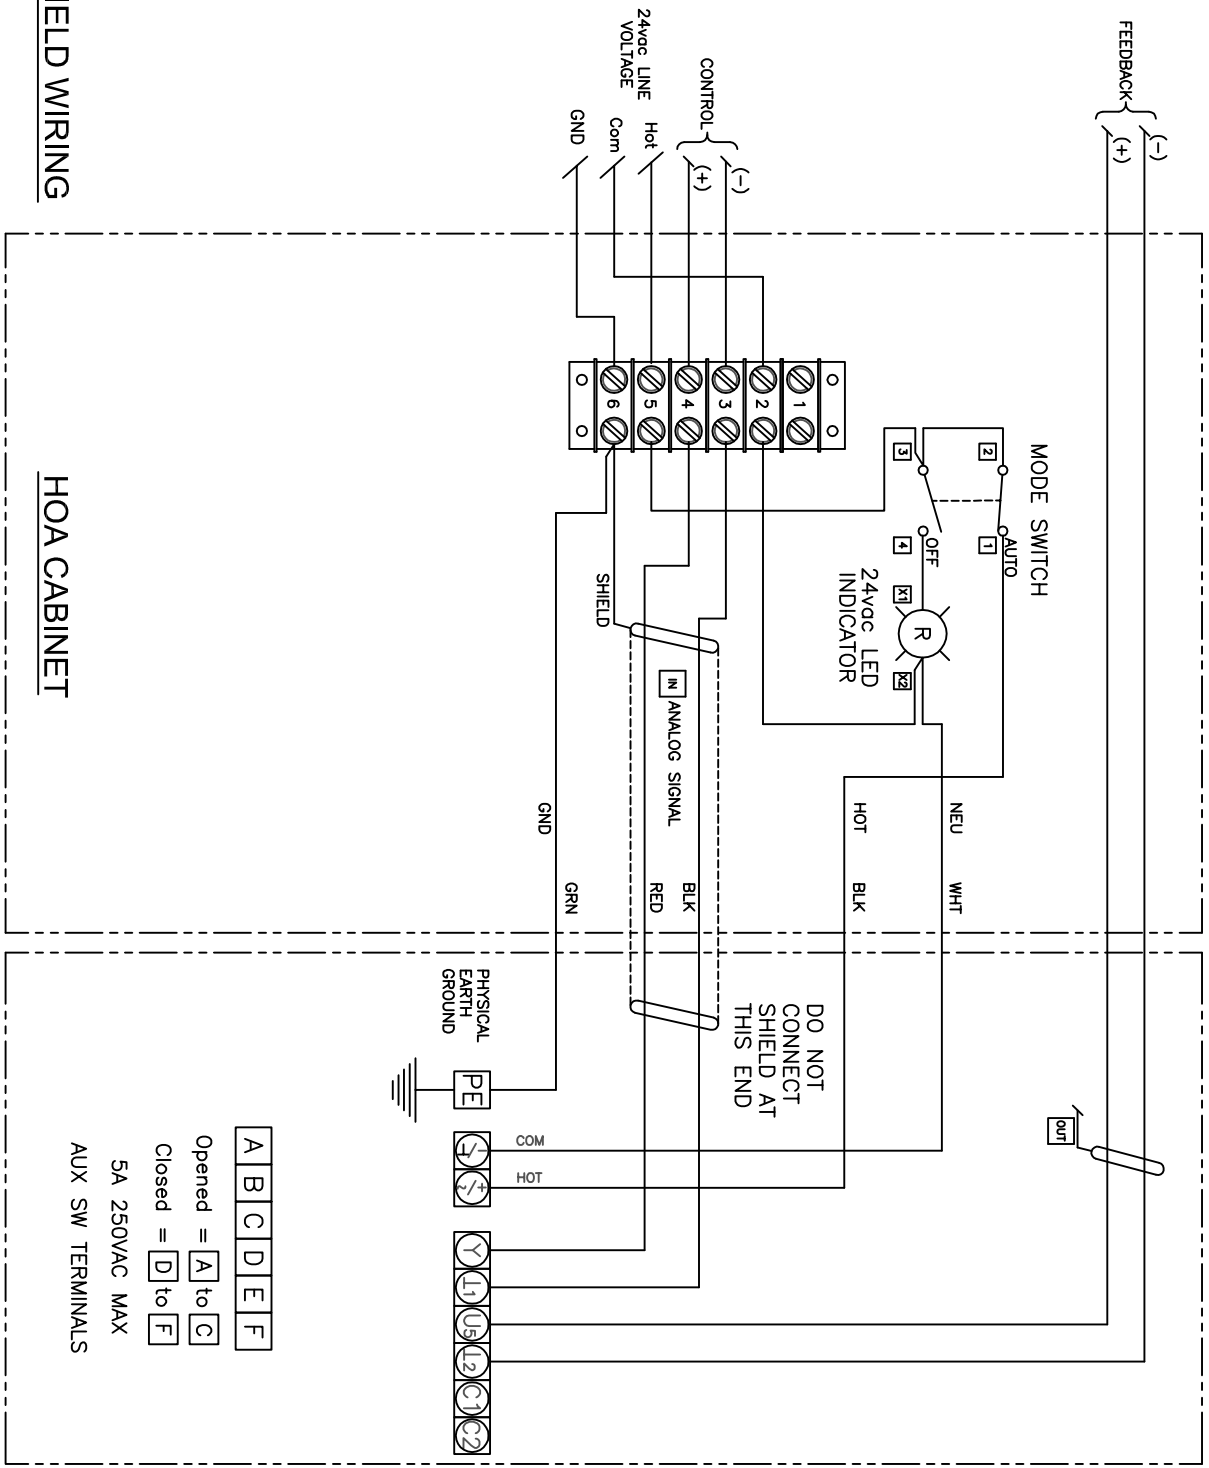

rev	change	revision	name	similar drawing:	replacement for:	replaced by:
a						
b						
c						
d						
e						
f						
g						
h						

BELIMO

SY-HOA-24MFT

71169-00001

material no	ind	material
		MATERIAL

SY(2~12)-24 MFT MODELS ONLY